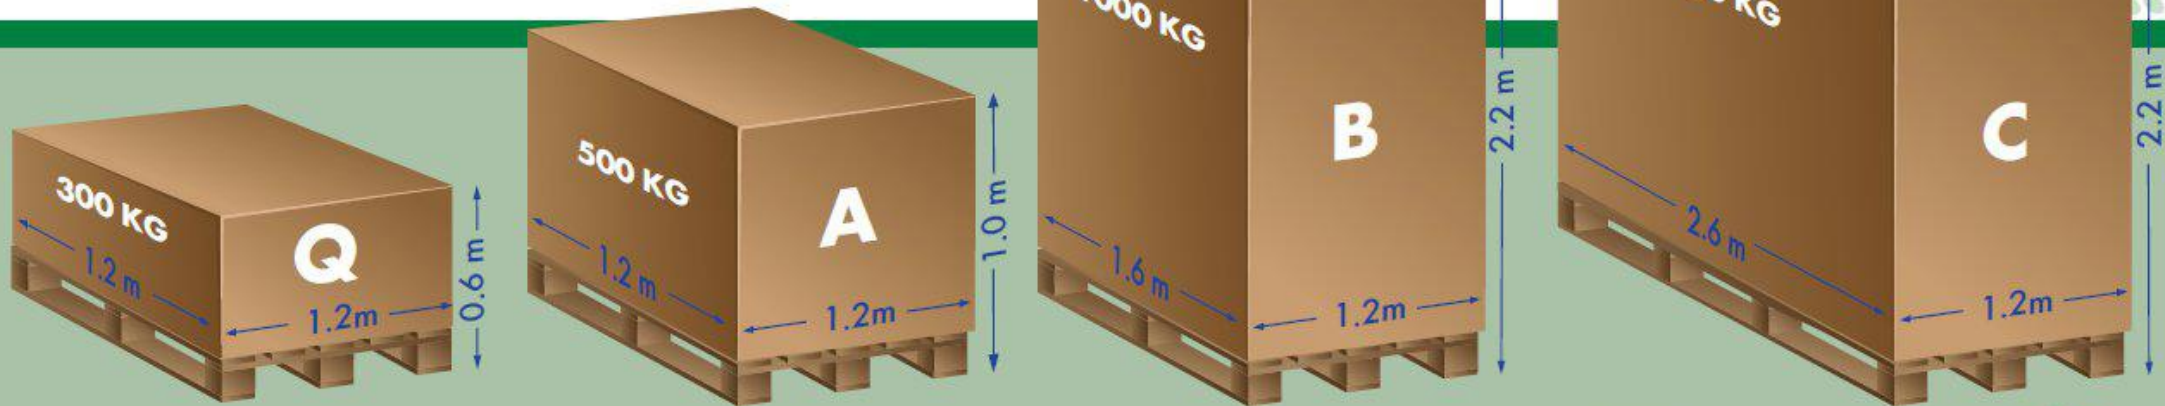

# FOR YOUR INFORMATION FOR A SMOOTHER OPERATION

**TeamC** PALLET DEFINITIONS  
*Express Logistics*  
YOU PROMISE. WE DELIVER.

Pallet definitions for UK and European deliveries

Q 300kg 1.2m x 1.2m x 0.600m

A 500kg 1.2m x 1.2m x 1.0m

B 1000kg 1.2m x 1.6m x 2.2m

C 1250kg 1.2m x 2.6m x 2.2m

Team C Couriers Ltd  
Caxton Way  
Thetford  
Norfolk  
IP24 3RY

**TeamC**  
*Express Logistics*  
YOU PROMISE. WE DELIVER.